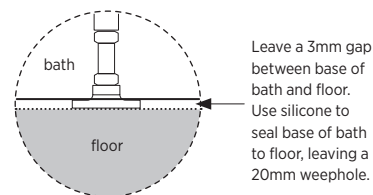

OPTIONAL EXTRA – ORDER SEPARATELY

Bath Installation Kit + Pop-out Waste to suit Integrated Overflow

FlexiWaste Installation Kit with premium Pop-out Bath Waste, with colour options, is available as an optional extra.

Note: 'No OF' waste should be used for Integrated Overflow baths.

- 192179 FlexiWaste Bath Waste Pop-out Kit, no OF, Chrome
- 192329 FlexiWaste Bath Waste Pop-out Kit, no OF, Brushed Nickel
- 192332 FlexiWaste Bath Waste Pop-out Kit, no OF, Gunmetal
- 192333 FlexiWaste Bath Waste Pop-out Kit, no OF, Brushed Gold
- 192331 FlexiWaste Bath Waste Pop-out Kit, no OF, White Gloss
- 192458 FlexiWaste Bath Waste Pop-out Kit, no OF, White Matte
- 192330 FlexiWaste Bath Waste Pop-out Kit, no OF, Black Matte

Order Bath and Installation Kit separately.

FlexiWaste Installation Kit includes premium Pop-out Bath Waste. Colour options:

- Chrome
- Brushed Nickel
- Gunmetal
- Brushed Gold
- White Gloss
- White Matte
- Black Matte