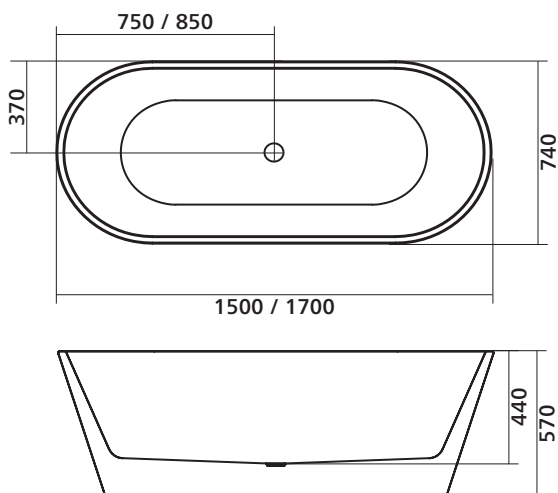

OPTIONAL EXTRA – ORDER SEPARATELY

Bath Installation Kit + Pop-out Waste to suit Integrated Overflow

FlexiWaste Installation Kit with premium Pop-out Bath Waste, with colour options, is available as an optional extra.

Note: 'No OF' waste should be used for Integrated Overflow baths.

- 192179 FlexiWaste Bath Waste Pop-out Kit, no OF, Chrome
- 192329 FlexiWaste Bath Waste Pop-out Kit, no OF, Brushed Nickel
- 192332 FlexiWaste Bath Waste Pop-out Kit, no OF, Gunmetal
- 192333 FlexiWaste Bath Waste Pop-out Kit, no OF, Brushed Gold
- 192331 FlexiWaste Bath Waste Pop-out Kit, no OF, White Gloss
- 192458 FlexiWaste Bath Waste Pop-out Kit, no OF, White Matte
- 192330 FlexiWaste Bath Waste Pop-out Kit, no OF, Black Matte

Order Bath and Installation Kit separately.

FlexiWaste Installation Kit includes premium Pop-out Bath Waste. Colour options:

- Chrome
- Brushed Nickel
- Gunmetal
- Brushed Gold
- White Gloss
- White Matte
- Black Matte